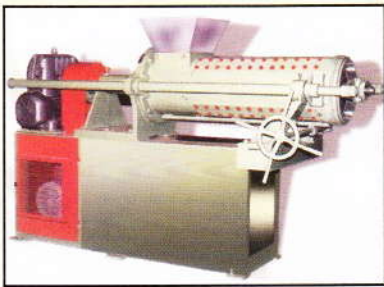

vikram
vision in action

Manufacturer & Exporter
of Largest Range of Tea Processing Machinery in the World
(Supplier to All Renowned Tea Producing Companies in India & Abroad)

ROTORVANE