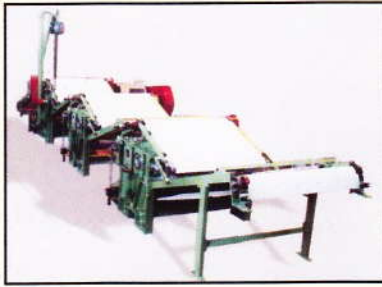

CTC MACHINE

CONTINUOUS FERMENTING MACHINE

VIBRATORY FLUID BED DRYER

VIBRO SCREEN SORTER

CTC SEGMENTS

**OTHER TEA MACHINERY PRODUCT**

- WITHERING TROUGH & FANS
- BALANCE SHIFTER
- GOOGIE
- FANS HEATERS
- WITHERED LEAF FEEDER
- FIBRE EXTRACTOR
- AXIAL FLOW FAN
- CENTRIFUGAL FAN
- MAX AIR INDUCED DRAUGHT
- PACKING MACHINE
- ROLLING TABLE
- MONO RAIL