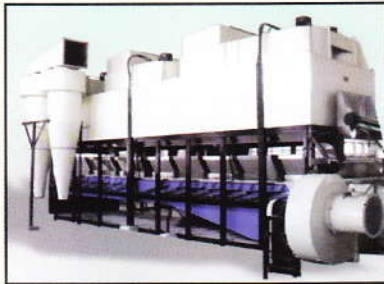

CTC MACHINE

CONTINUOUS FERMENTING MACHINE

VIBRATORY FLUID BED DRYER

VIBRO SCREEN SORTER

CTC SEGMENTS

**OTHER TEA MACHINERY PRODUCT**

- WITHERING TROUGH & FANS
- BALANCE SHIFTER
- GOOGIE
- FANS HEATERS
- WITHERED LEAF FEEDER
- FIBRE EXTRACTOR
- AXIAL FLOW FAN
- CENTRIFUGAL FAN
- MAX AIR INDUCED DRAUGHT
- PACKING MACHINE
- ROLLING TABLE
- MONO RAIL